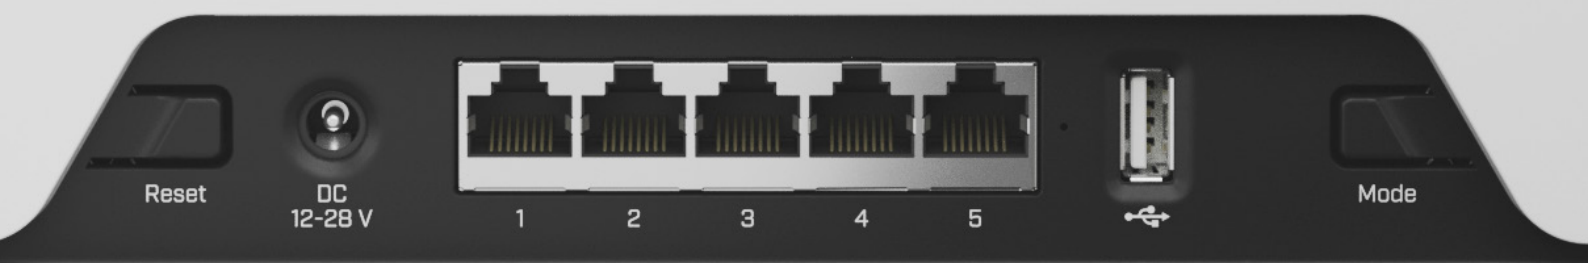

*Chateau is a high-speed, dual-band home access point that adapts to your needs. It features a **powerful quad-core ARM CPU**, a fast, reliable, and responsive **CAT6 LTE modem** for excellent mobile connectivity, and **the most advanced networking software** on the market – RouterOS. But don't worry – it can be as simple or as complex as you want. Chateau is designed to serve the most diverse user groups: IT professionals can push it to its limits, regular households can plug it in and forget it exists. With Chateau, you will always have options.*

5x Gigabit Ethernet ports can be useful to connect all your home devices (media servers, PC towers, TV's). You can also keep the LTE as a backup and use the Gigabit Ethernet to connect to a wired ISP for even higher speeds!