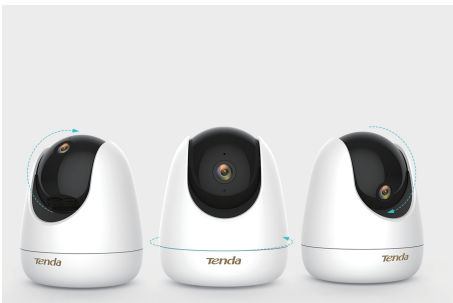

Tenda

CP7

Security Pan/Tilt Camera 4MP

CP7

Security Pan/Tilt Camera 4MP

Products Description

The security Pan/Tilt Camera-CP7 is a high-performed home surveillance Camera that integrates 360° visual coverage with 4MP resolution. It is also fetured with full-duplex two-way audio, smart-motion detection/tracking, sound and light alarm functions. The product is mostly used for indoor scenarios monitoring such as homes, shops, offices and classrooms, etc. The users can access the video via wireless or wired connection to the router.

Selling Points

4MP HD Video, Low Noise and Clearer

CP7 adopts 4MP image sensors, outputs 4MP (2560*1440) HD videos, reduces noise and captures more details.

Cover Every Corner of Your Home in Super HD

High speed pan/tilt design enables flexible rotation in all directions. CP7 covers 360° horizontally and 155° vertically (90° up, 65° down) which leaves zero blind zones at all.

Human Shape Detection for Safety Protection

Based on AI deep learning algorithms, CP7 can detect human shape and other motion. It recognizes the movement accurately and captures suspicious status automatically, and the resulting alarms will be sent to your mobile in real time.

Patrol with one click

You can set the pan/tilt patrol locations via the TDSEE App, and the camera rotates cyclically according to the preset location to patrol the area.

Selling Points

Auto Targeting and Tracking