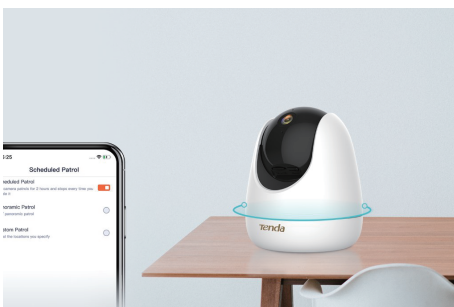

Tenda

CP7

Security Pan/Tilt Camera 4MP

CP7

Security Pan/Tilt Camera 4MP

Products Description

The security Pan/Tilt Camera-CP7 is a high-performed home surveillance Camera that integrates 360° visual coverage with 4MP resolution. It is also fetured with full-duplex two-way audio, smart-motion detection/tracking, sound and light alarm functions. The product is mostly used for indoor scenarios monitoring such as homes, shops, offices and classrooms, etc. The users can access the video via wireless or wired connection to the router.

Selling Points

4MP HD Video, Low Noise and Clearer

CP7 adopts 4MP image sensors, outputs 4MP (2560*1440) HD videos, reduces noise and captures more details.

Cover Every Corner of Your Home in Super HD

High speed pan/tilt design enables flexible rotation in all directions. CP7 covers 360° horizontally and 155° vertically (90° up, 65° down) which leaves zero blind zones at all.

Human Shape Detection for Safety Protection

Based on AI deep learning algorithms, CP7 can detect human shape and other motion. It recognizes the movement accurately and captures suspicious status automatically, and the resulting alarms will be sent to your mobile in real time.

Patrol with one click

You can set the pan/tilt patrol locations via the TDSEE App, and the camera rotates cyclically according to the preset location to patrol the area.

Selling Points

Auto Targeting and Tracking